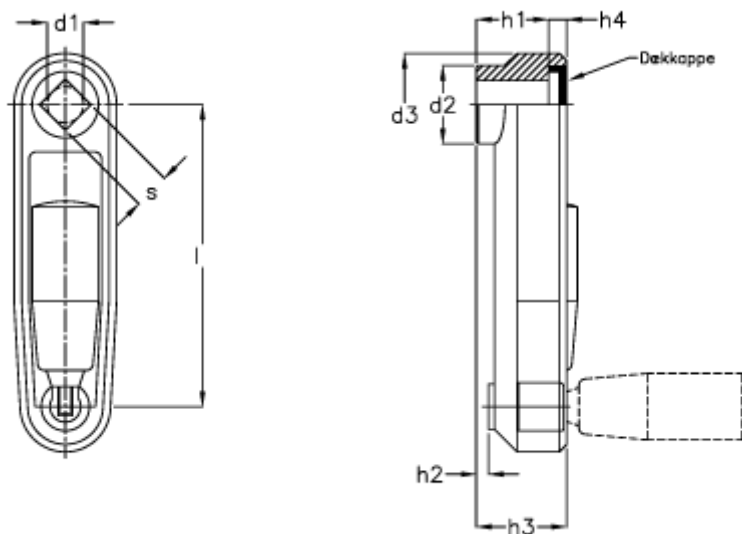

Article number: 20236266

Description: E+G Crank handle
GN 472.3-80-B10-SW

Measures

d1 H7	= B 10	l	= 80
d2	= 23	s H11 = V 10	
d3	= 29		
h1	= 20		
h2	= 2.5		
h3	= 26		
h4	= 4.3		
Handle	= 18		